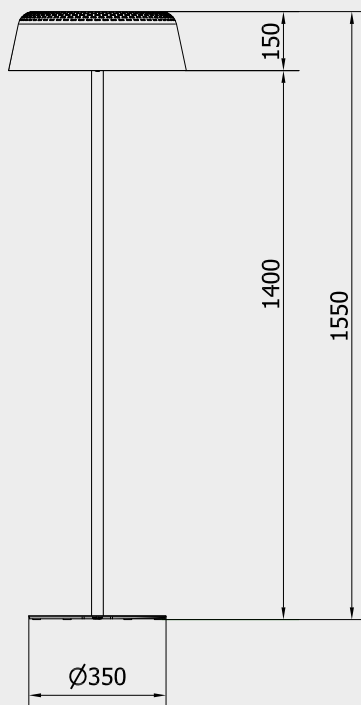

# Ring Floor

Ernst Koning, 2020

  
hollandslight

LIGHT SOURCE	LED 16.4W 2700K, 1400 lm, CRI 90	
PRODUCT USE	Indoor IP20	
DIMMABLE	Yes	
MATERIALS	Shade: powder coated aluminium Diffuser: PETG	
FINISH	black	RAL 9005
	white	RAL 9016
REFERENCE CODE	see price list	